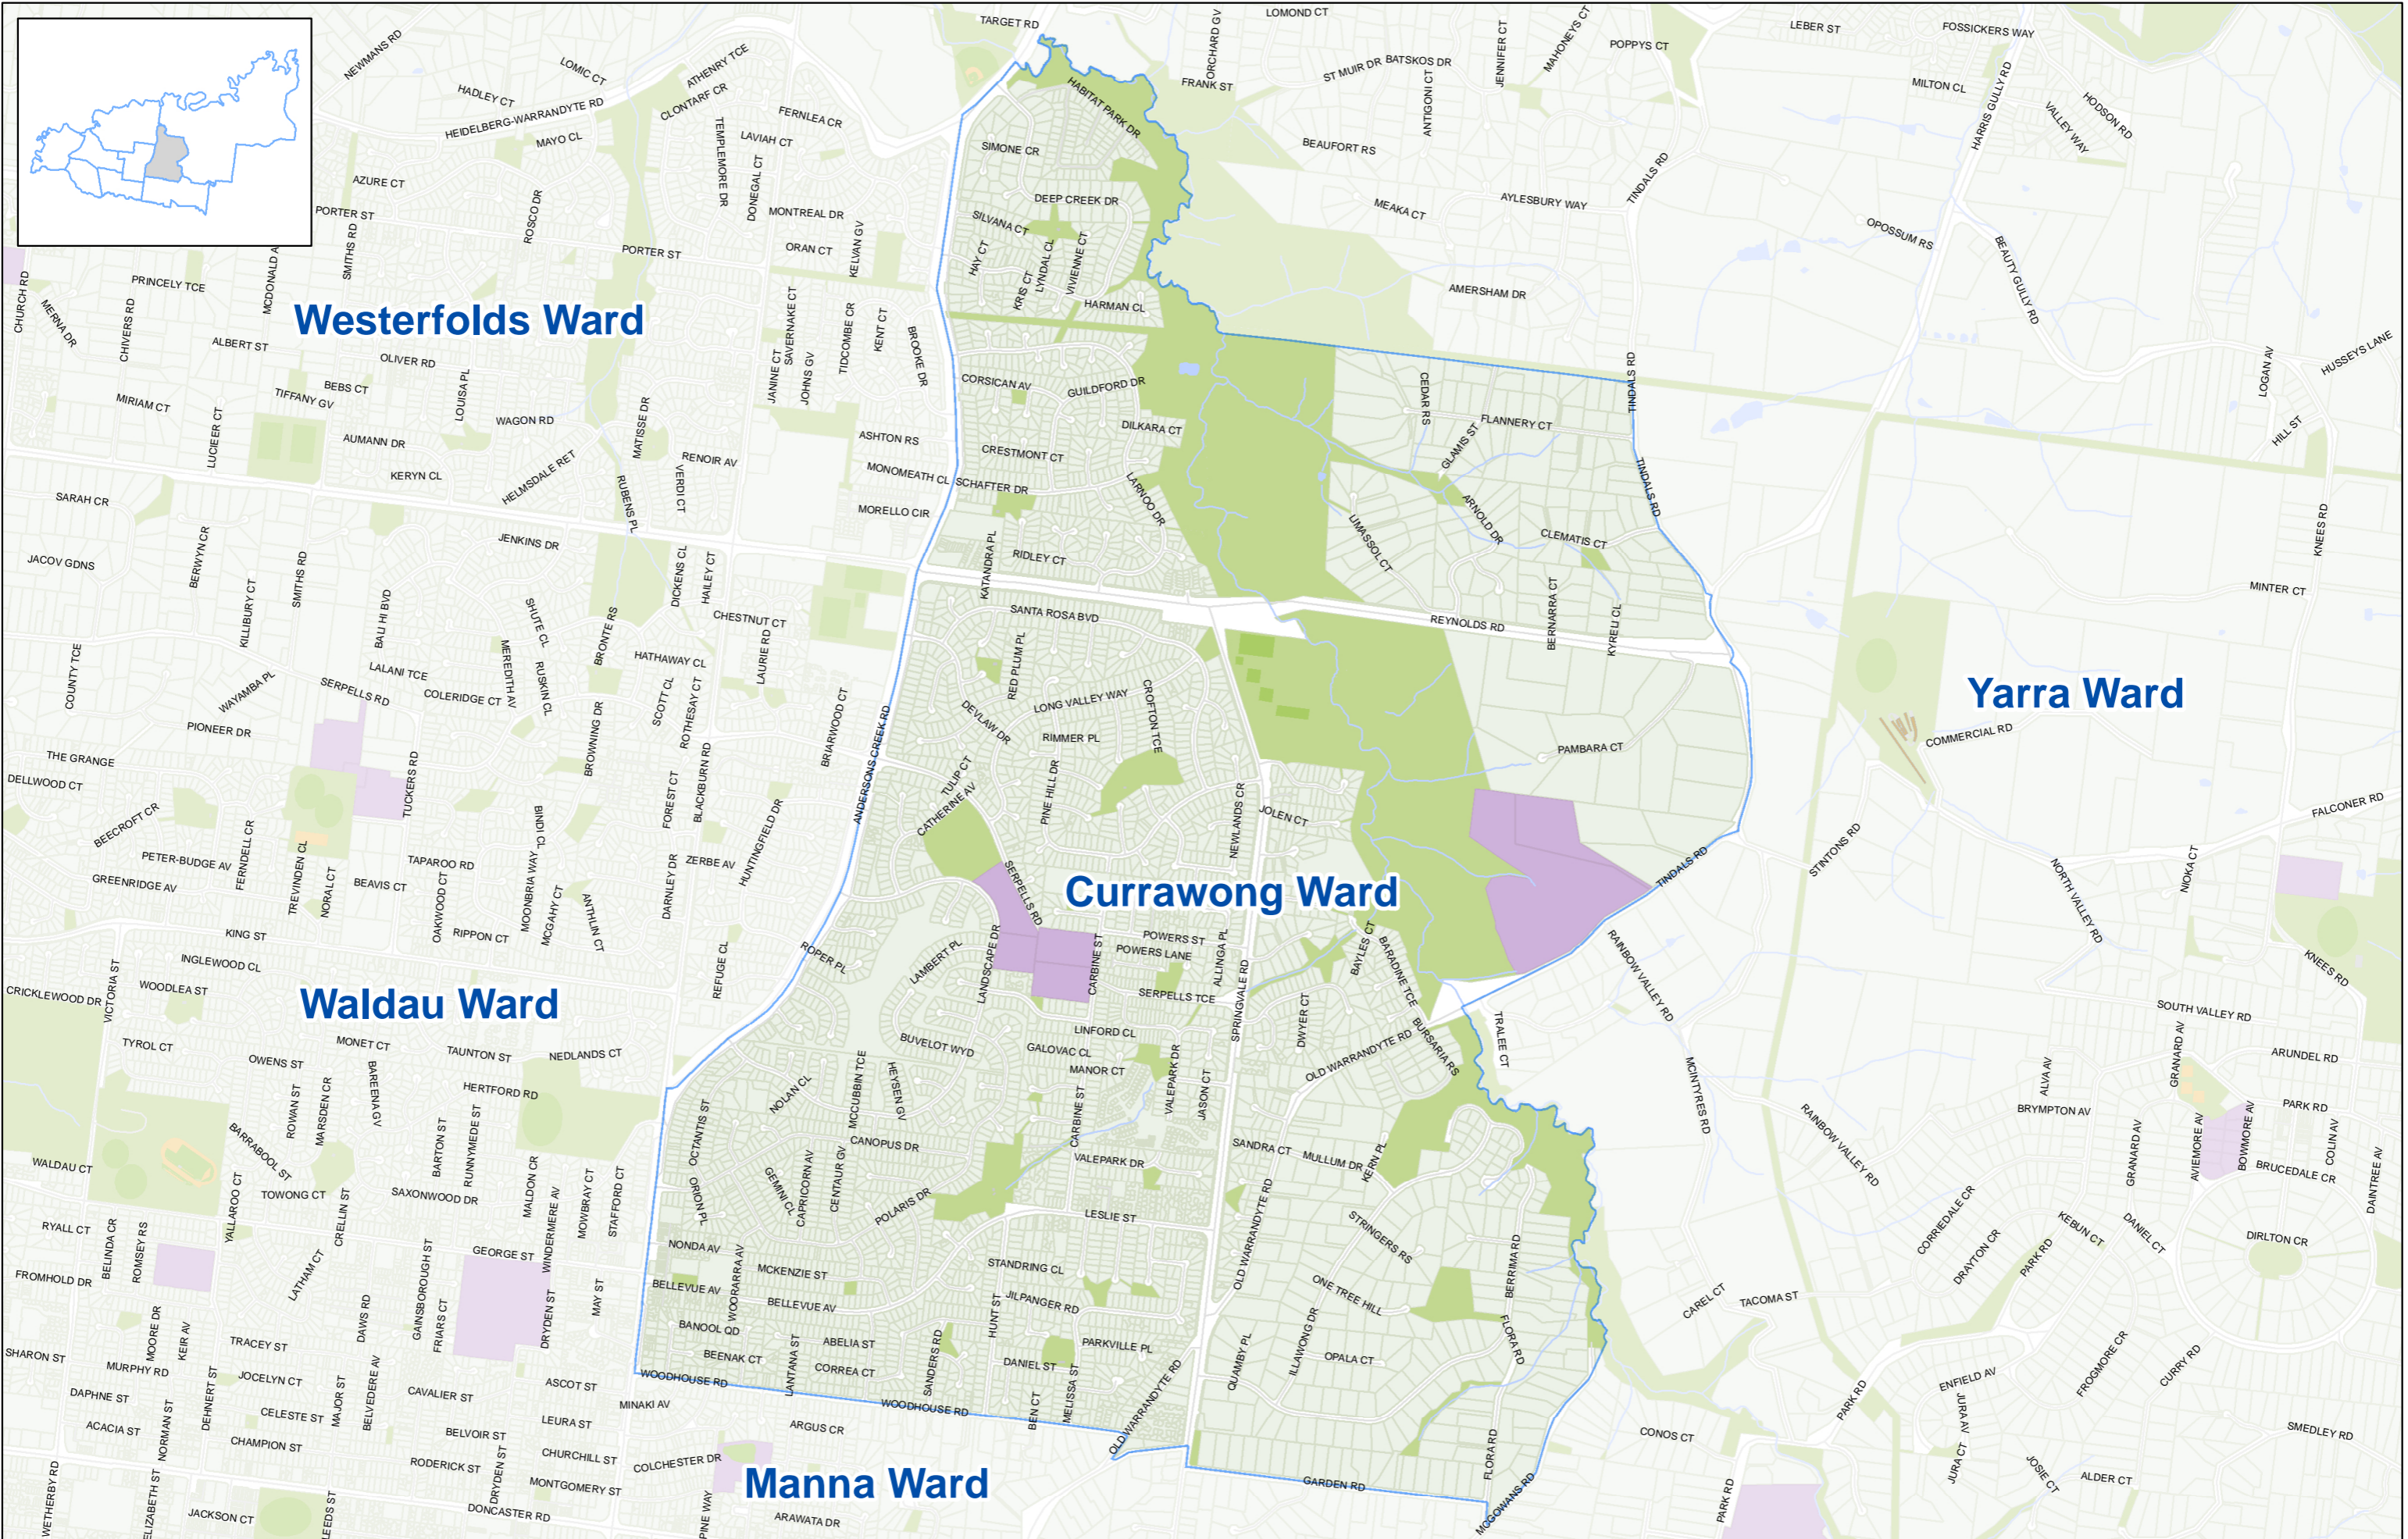

CURRAWONG WARD

Map created: 17/09/2020