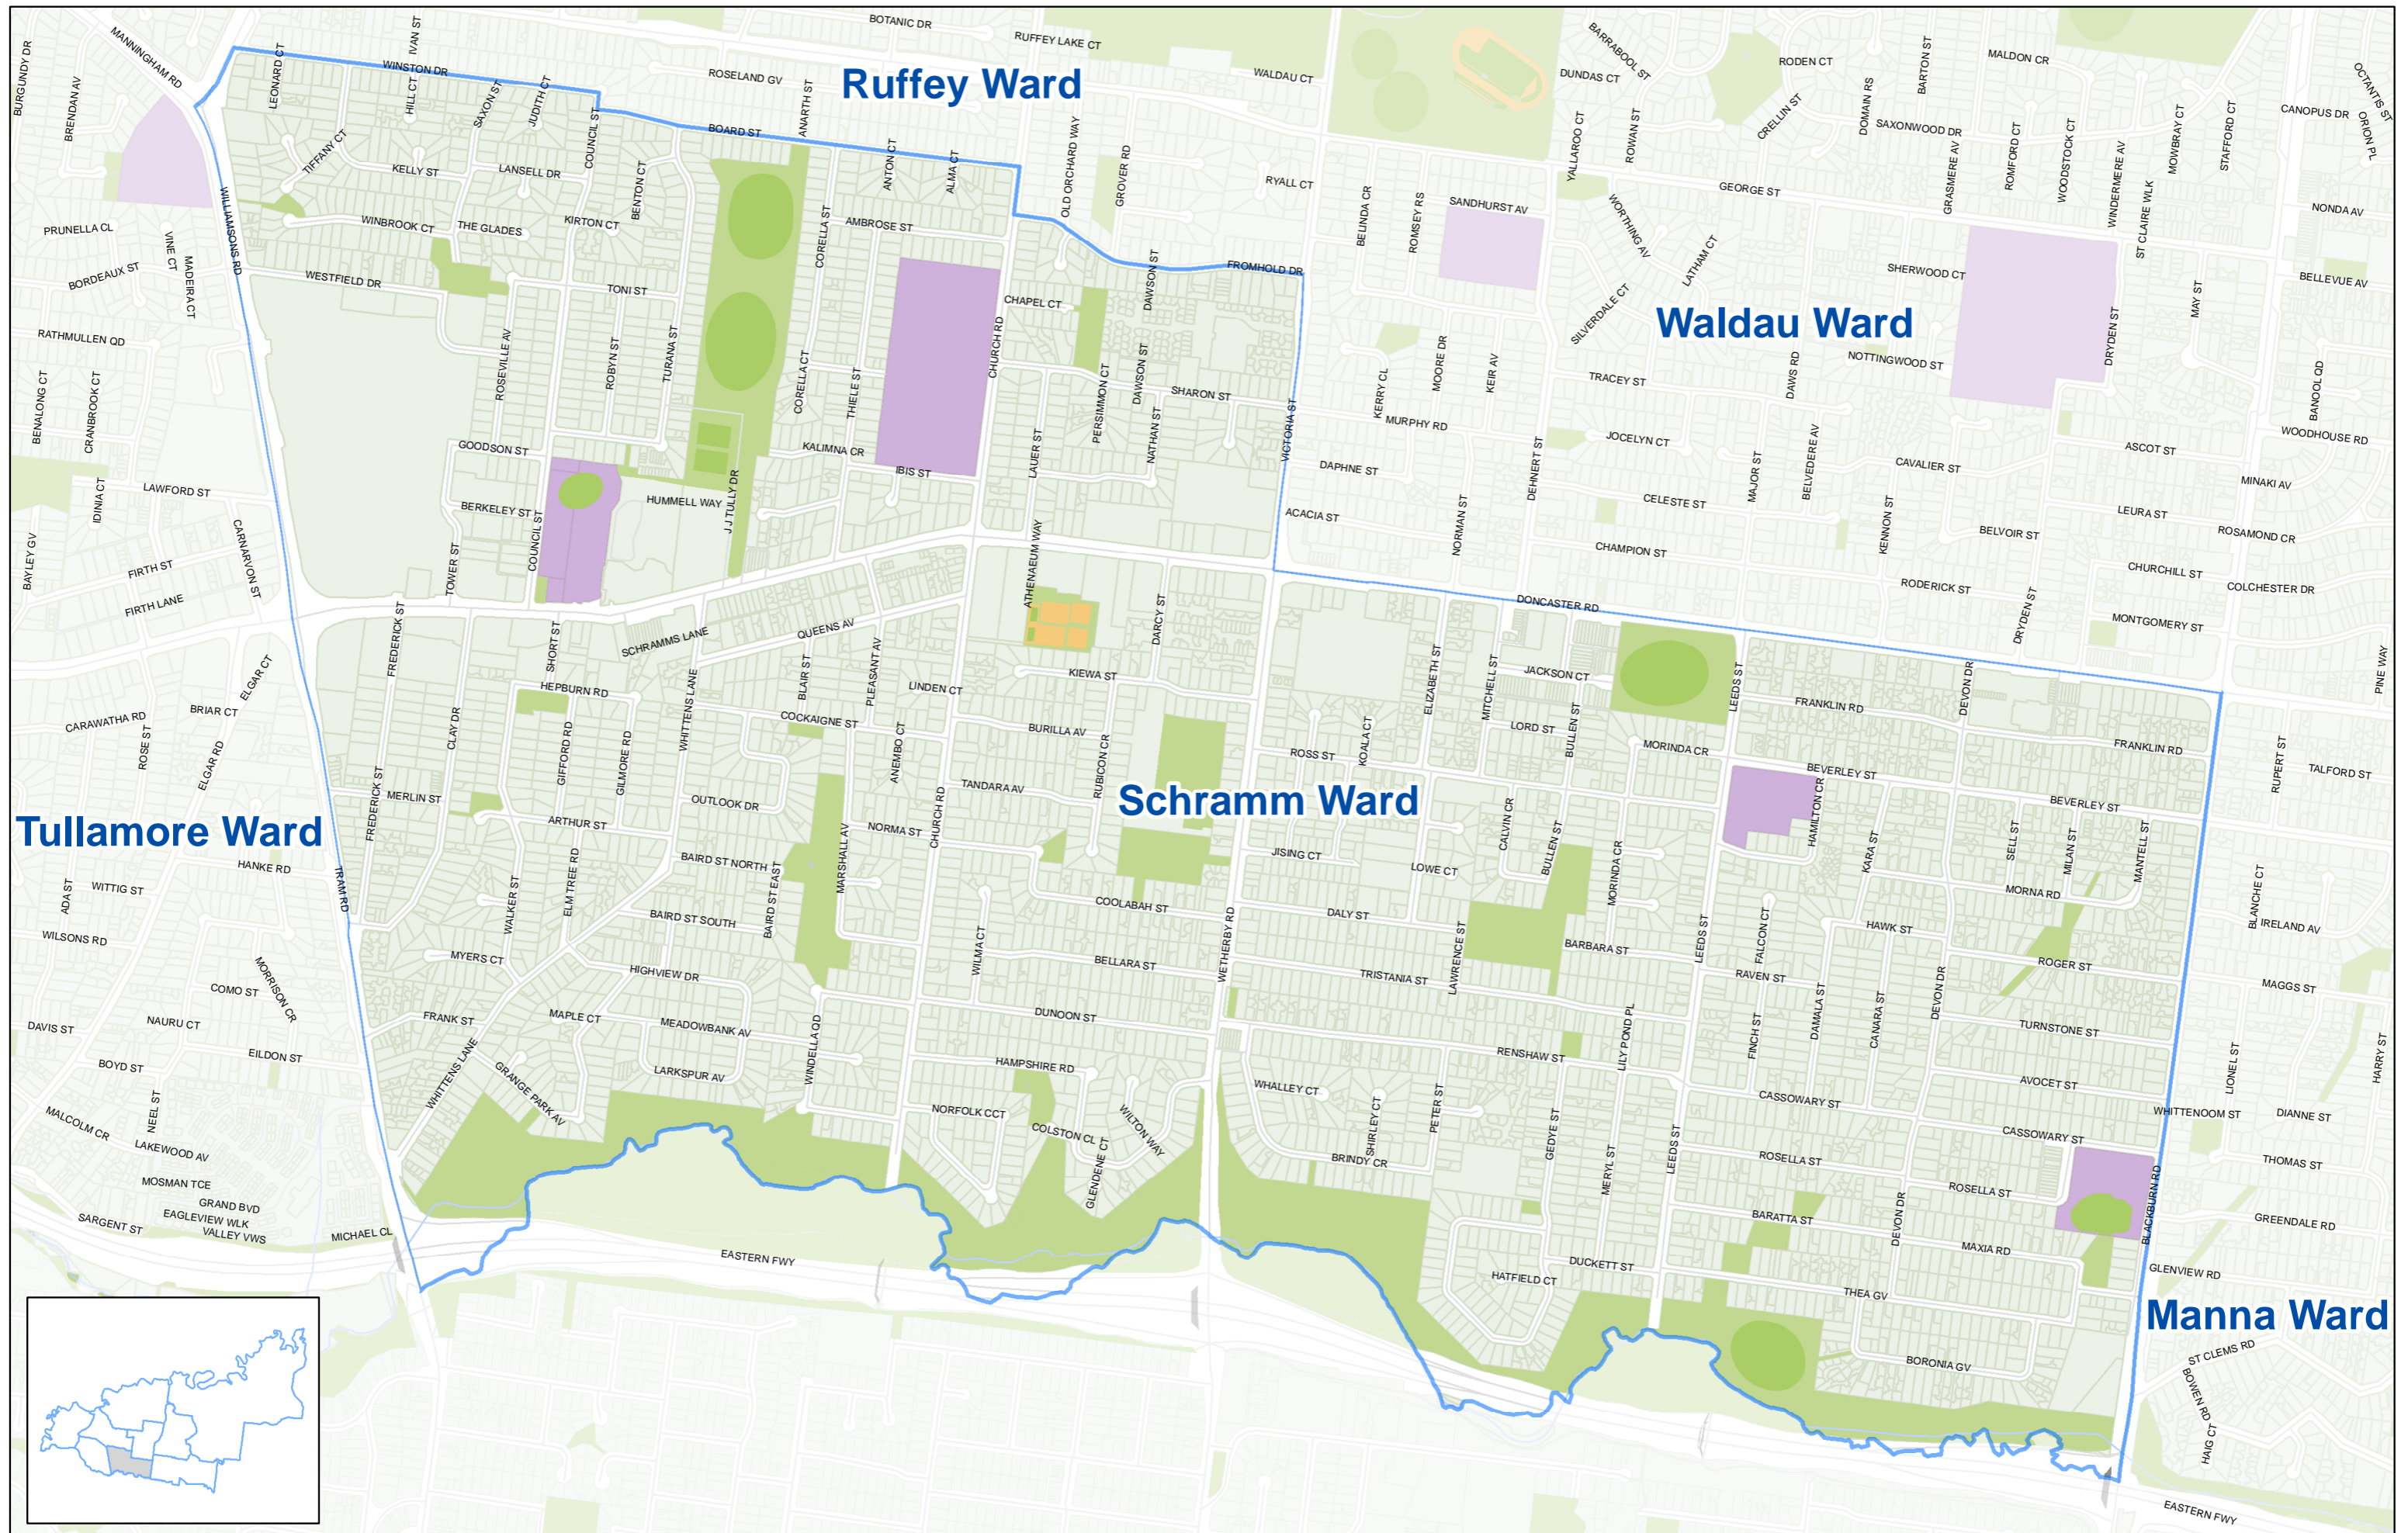

SCHRAMM WARD

Tullamore Ward

Ruffey Ward

Waldau Ward

Schramm Ward

Manna Ward

  The State of Victoria & Manningham City Council do not warrant the accuracy or completeness of information in this product and any person using or relying upon such information does so on the basis that the State of Victoria & Manningham City Council shall bear no responsibility or liability whatsoever for any errors, faults, defects or omissions in the information.

Map created: 17/09/2020

 Open Space  Schools  Property 